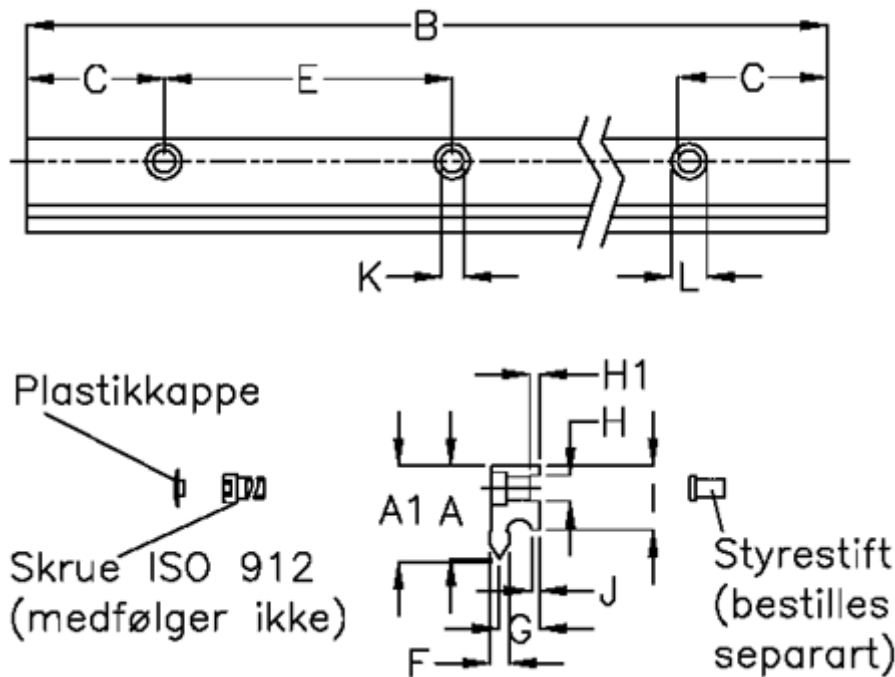

Article number: 05712541616

Description: Hepco GV3 slide NM E L1616 P3  
with counterbored holes

## Measures

A	= 29	G	= 12.7	Weight kg/1000 = 2.60
A1	= 29.89	H	= 8	
B	= 1616	H1	= 3.0	
C	= 43.0	I	= 20.40	
E	= 90	J	= 2.30	
F	= 6.42	K	= 7.0	
For bearing	= J34	L	= 11 x 6.1	
For guide pin	= SDP8	Precision type	= P3	